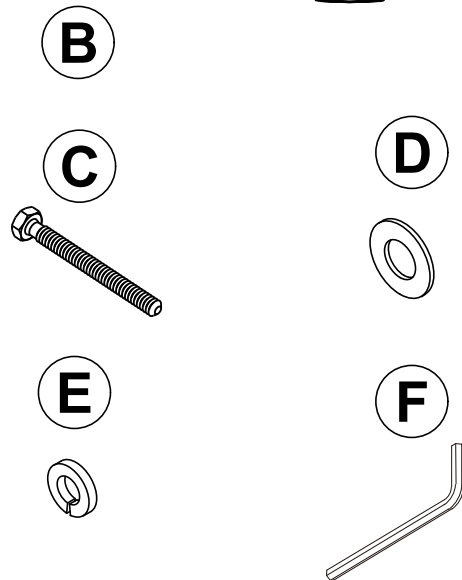

BUTLER

SPECIALTY COMPANY

EST. 1930

Assembly Instructions
6281492
Small Nightstand

ITEM	DESCRIPTION	QUANTITY
A	Nightstand	1 Pc
B	Bunfeet	4 Pcs
C	JCBC M6 x 100 mm	4 Pcs
D	Flat Washer	4 Pcs
E	Spring Washer	4 Pcs
F	L Key	1 Pcs

STEP 1

Completed